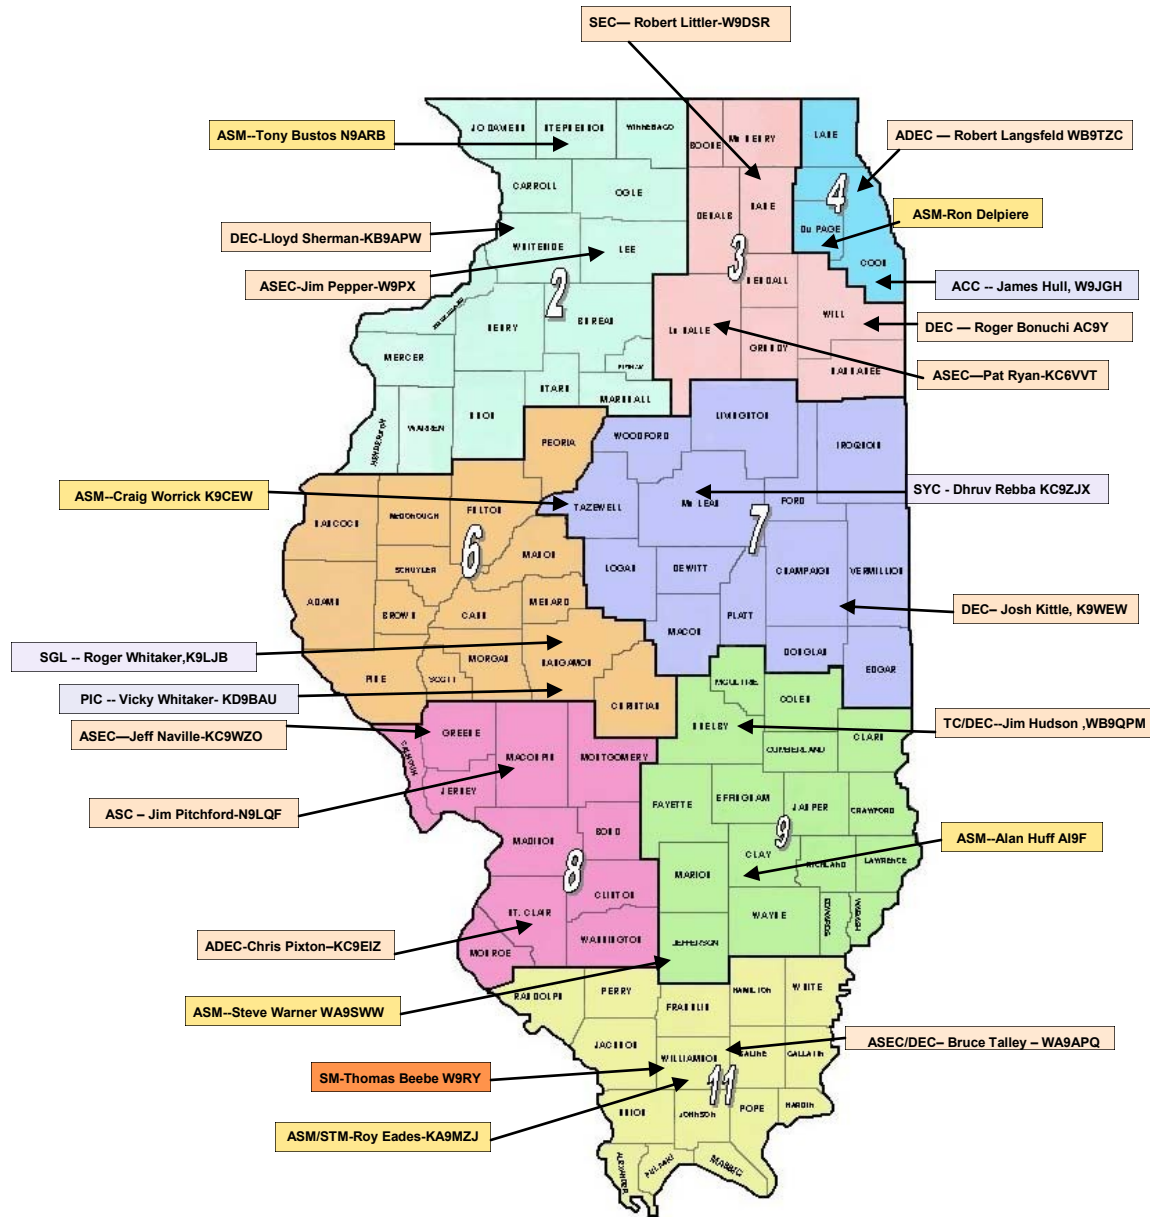

# ARRL - Illinois Section

Section Manager: Thom Beebe, W9RY

w9ry@arrl.net

## DISTRICT EMERGENCY COORDINATORS

DISTRICT 2--Lloyd Sherman KB9APW,  
 DISTRICT 3--Roger Bonuchi AC9Y (including District 4 Lake & Dupage Counties)  
 DISTRICT 4--Robert (Bob) Langsfeld WB9TZC ADEC for Cook County  
 DISTRICT 7--Josh Kittle, N9WEW  
 DISTRICT 8--Jeff Naville KC9WZO, ADEC Chris Pixton KC9EIZ  
 DISTRICT 9--Jim Hudson WB9QPM,  
 DISTRICT 11--Bruce Talley WA9APQ

IL Section / ARES: <https://ilares.org>

IL Section Affiliated Clubs: <https://www.ilclubs.net>

IL Section Traffic Nets: <https://ilares.org/illinois-traffic-net>

IL Sideband Net: <https://qsl.net/isn/index.html>